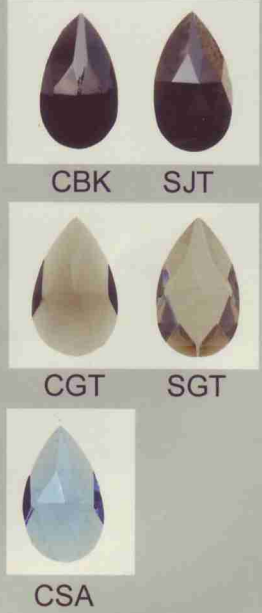

RIALTO BLACK

Classic Lighting Corporation

8342 BLK CBK
2 Lights
10"W x 10"H x 10"D

8344 BLK CBK
4 Lights
28"W x 27"H

8341 BLK CBK
1 Light
5"W x 9"H x 8"D

8343 BLK CBK
3 Lights
10"W x 14"H x 10"D

8345 BLK CBK
5 Lights
22"W x 23"H

8348 BLK CBK
8 Lights
28"W x 21"H

8349 BLK CBK
25 Lights
38"W x 42"H

Suffix finish code when ordering:
 BBLK Black on Black (Not shown, arms are solid black)
 BLK Black frame with clear acrylic panels

Suffix crystal code when ordering:
 CBK Crystalique Black
 CBC Crystalique Black & Clear
 CGT Crystalique Golden Teak
 SGT Strass Golden Teak
 SJT Strass Jet Black

CBK

SJT

Suffix finish code when ordering:

- CHP Champagne Pearl
- EP Ebony Pearl
- G 24k Gold
- MS Millennium Silver
- RB Roman Bronze
- SS Silverstone

Suffix crystal code when ordering:

- CBK Crystalique Black
- SJT Strass Jet Black